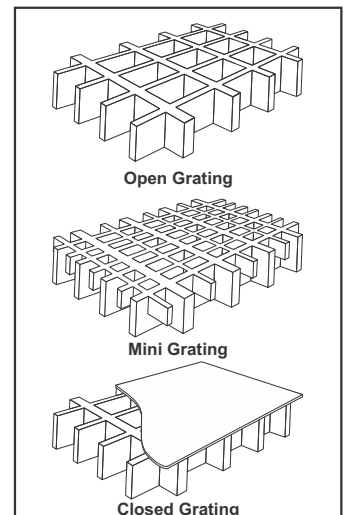

ACCESSORIES

Open Grating

Mini Grating