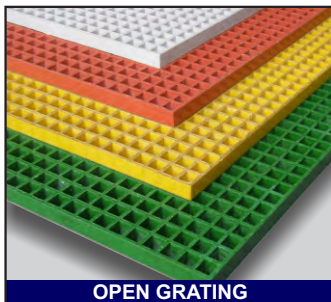

MOULDED GRATING

GRATING AND PANEL SIZES

LENGTH (mm)	WIDTH (mm)	DEPTH (mm)	COLOUR	
Open Grating POLYESTER				
2,445	1,000	25mm	GREEN	
2,445	1,220	25mm	GREEN	GREY
3,660	1,220	25mm	GREEN	
1,830	930	30mm	GREEN	
2,445	1,000	30mm	GREEN	GREY
3,660	1,000	30mm	GREEN	
2,445	1,220	30mm	GREEN	GREY
2,445	1,000	38mm	GREEN	GREY
3,130	1,000	38mm	GREEN	
2,445	1,220	38mm	GREEN	GREY
3,130	1,220	38mm	GREEN	
3,660	1,220	38mm	GREEN	
Mini Grating POLYESTER				
2,220	1,000	30mm	GREEN	
Closed Grating POLYESTER				
2,445	1,000	32mm	GREEN	GREY
1,500	1,200	40mm		GREY
Steps - one end closed POLYESTER				
3,660	235	30mm	GREEN	
Step Covers POLYESTER				
3,660	250	45 x 5mm	BLACK	YELLOW
Angles POLYESTER				
3m	39/51mm		LIGHT GREY	
Open Grating VINYL ESTER				
2,445	1,220	38mm	ORANGE	
3,660	1,220	38mm	ORANGE