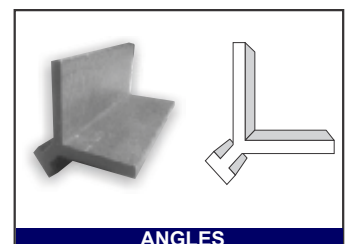

Together with our prompt service, this has allowed us to become one of top suppliers of grating in South Africa.

MOULDED GRATING

OPEN GRATING

MINI GRATING

CLOSED GRATING

FASTENERS

GRATING AND PANEL SIZES

LENGTH (mm)	WIDTH (mm)	DEPTH (mm)	COLOUR	
Open Grating			POLYESTER	
2,445	1,220	25mm	GREEN	GREY
1,830	930	30mm	GREEN	
2,445	1,000	30mm	GREEN	GREY
3,660	1,000	30mm	GREEN	
2,445	1,220	30mm	GREEN	GREY
2,445	1,000	38mm	GREEN	GREY
3,130	1,000	38mm	GREEN	
2,445	1,220	38mm	GREEN	GREY YELLOW
3,130	1,220	38mm	GREEN	
3,660	1,220	38mm	GREEN	
2,445	1,220	50mm	GREEN	
Mini Grating			POLYESTER	
2,220	1,000	30mm	GREEN	
Closed Grating			POLYESTER	
2,445	1,000	32mm	GREEN	GREY
1,500	1,200	40mm		GREY
Steps - one end closed			POLYESTER	
3,660	235	38mm	GREEN	
3,660	270	38mm	GREEN	GREY
Step Covers			POLYESTER	
3,660	250	45 x 5mm	BLACK	YELLOW
Angles			POLYESTER	
3m	39/51mm			LIGHT GREY
Vinyl Ester				
2,445	1,220	38mm		ORANGE

ACCESSORIES

Open Grating

Mini Grating

Closed Grating

STAIR TREADS

ANGLES

ABS: ASTM E84 Fire Resistance approval | ABS: Design Assessment (DA) Certification | SABS: Tests done on deflection & transfer strength