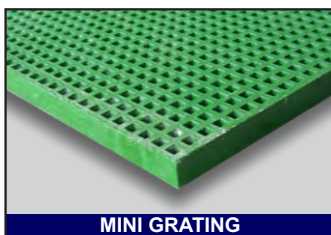

High quality fibreglass
 ■ floor grating
 ■ hand railing

for Marine, Mining & Industrial applications

www.gratewalk.com

Fibreglass Grating, Hand Railing and Accessories

Gratewalk is a South African Company specializing in the supply of fibreglass floor grating (fibreglass reinforced plastic - FRP) for Marine, Mining and Industrial applications.

Together with our prompt service, this has allowed us to become one of top suppliers of grating in South Africa.

MOULDED GRATING

GRATING AND PANEL SIZES

LENGTH (mm)	WIDTH (mm)	DEPTH (mm)	COLOUR	
Open Grating POLYESTER				
2,445	1,000	25mm	GREEN	
2,445	1,220	25mm	GREEN	GREY
3,660	1,220	25mm	GREEN	
1,830	930	30mm	GREEN	
2,445	1,000	30mm	GREEN	GREY
3,660	1,000	30mm	GREEN	
2,445	1,220	30mm	GREEN	GREY
2,445	1,000	38mm	GREEN	GREY
3,130	1,000	38mm	GREEN	
2,445	1,220	38mm	GREEN	GREY
3,130	1,220	38mm	GREEN	
3,660	1,220	38mm	GREEN	
Mini Grating POLYESTER				
2,220	1,000	30mm	GREEN	
Closed Grating POLYESTER				
2,445	1,000	32mm	GREEN	GREY
1,500	1,200	40mm		GREY
Steps - one end closed POLYESTER				
3,660	235	30mm	GREEN	
Step Covers POLYESTER				
3,660	250	45 x 5mm	BLACK	YELLOW
Angles POLYESTER				
3m	39/51mm		LIGHT GREY	
Open Grating VINYL ESTER				
2,445	1,220	38mm	ORANGE	
3,660	1,220	38mm	ORANGE	