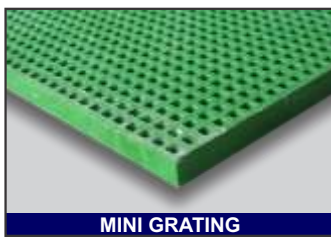

Together with our prompt service, this has allowed us to become one of top suppliers of grating in South Africa.

MOULDED GRATING

OPEN GRATING

MINI GRATING

CLOSED GRATING

FASTENERS

GRATING AND PANEL SIZES

LENGTH (mm)	WIDTH (mm)	DEPTH (mm)	COLOUR	
Open Grating			POLYESTER	
2,445	1,220	25mm	GREEN	GREY
1,830	930	30mm	GREEN	
2,445	1,000	30mm	GREEN	GREY
3,660	1,000	30mm	GREEN	
2,445	1,220	30mm	GREEN	GREY
2,445	1,000	38mm	GREEN	GREY
3,130	1,000	38mm	GREEN	
2,445	1,220	38mm	GREEN	GREY YELLOW
3,130	1,220	38mm	GREEN	
3,660	1,220	38mm	GREEN	
2,445	1,220	50mm	GREEN	
Mini Grating			POLYESTER	
2,220	1,000	30mm	GREEN	
Closed Grating			POLYESTER	
2,445	1,000	32mm	GREEN	GREY
1,500	1,200	40mm		GREY
Steps - one end closed			POLYESTER	
3,660	235	38mm	GREEN	
3,660	270	38mm	GREEN	GREY
Step Covers			POLYESTER	
3,660	250	45 x 5mm	BLACK	YELLOW
Angles			POLYESTER	
3m	39/51mm			LIGHT GREY
Vinyl Ester				
2,445	1,220	38mm		ORANGE