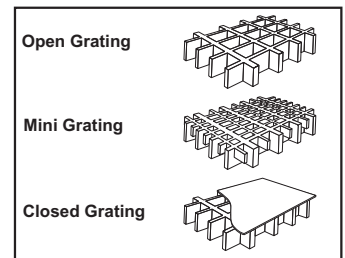

ACCESSORIES

ABS: ASTM E84 Fire Resistance approval | ABS: Design Assessment (DA) Certification | SABS: Tests done on deflection & transfer strength

Deliveries to all main areas in South Africa within 24 to 72 hours.

www.gratewalk.com

Tel: +27 21 701 2098 / 082 259 9000

Email: sales@gratewalk.com